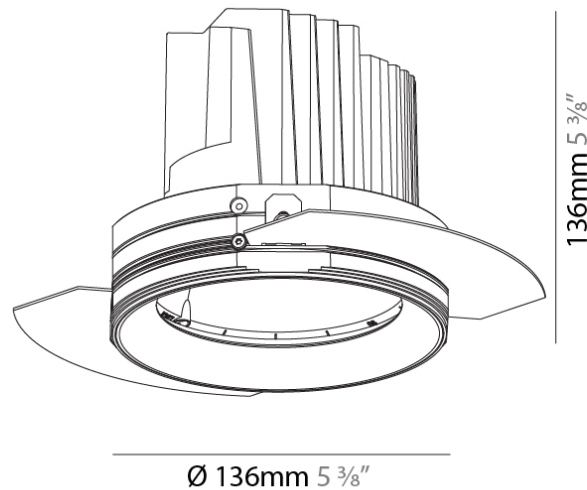

GENERAL

Series: Bioniq
 Subseries: Bioniq Round Adjustable
 Brand: Prolicht
 Division: Architectural
 Mounting Type: Trimless
 Mounting Location: Ceiling
 Subcategory: Downlight

PHYSICAL

Shape: Round
 Diameter (mm): 136
 Diameter (in): 5 3/8
 Height (mm): 136
 Height (in): 5 3/8
 Ceiling Thickness (mm): 10 / 12.5 / 15 / 25
 Ceiling Thickness (in): 3/8 or 1/2 or 9/16 or 1
 Min. Recessing Depth (mm): 150
 Min. Recessing Depth (in): 5 7/8
 Light Distribution: Adjustable / Downlight
 Weight (kg): 1.02
 Weight (lbs): 2.24
 Fixture Finish: SSR / BKV / CWI / CRY / HAB / LAG / UFT / ITA / RUA / RUR / MIC / FTG / MYG / TWT / LOD / PUS / FRO / FUP / KIA / POP / BLS / SPG / MEY / GOH / GUM / CHC / COM / ABZ / JAG / OBR / MOS / ROR
 Fixture Material: Aluminum Die Cast
 Cut-out Measurements: Ø 140mm / 5 1/2"
 Upon Request: Unique Ceiling Thickness

OPTICAL

Reflector: 10
 Beam Angle: Narrow
 Adjustability: Rotational 355°; Tilt 30°
 Upon Request: Special Beam Angles

RATINGS AND CERTIFICATIONS

UL Listed, ENEC, CE, RoHS, FCC, ETL, and other international standards. For assistance on 'custom' specifications, contact zteam@zaneen.com. In a constant effort to supply the best product, we reserve the right to change specifications or materials without notice. The most recent specification sheets are found at zaneen.com